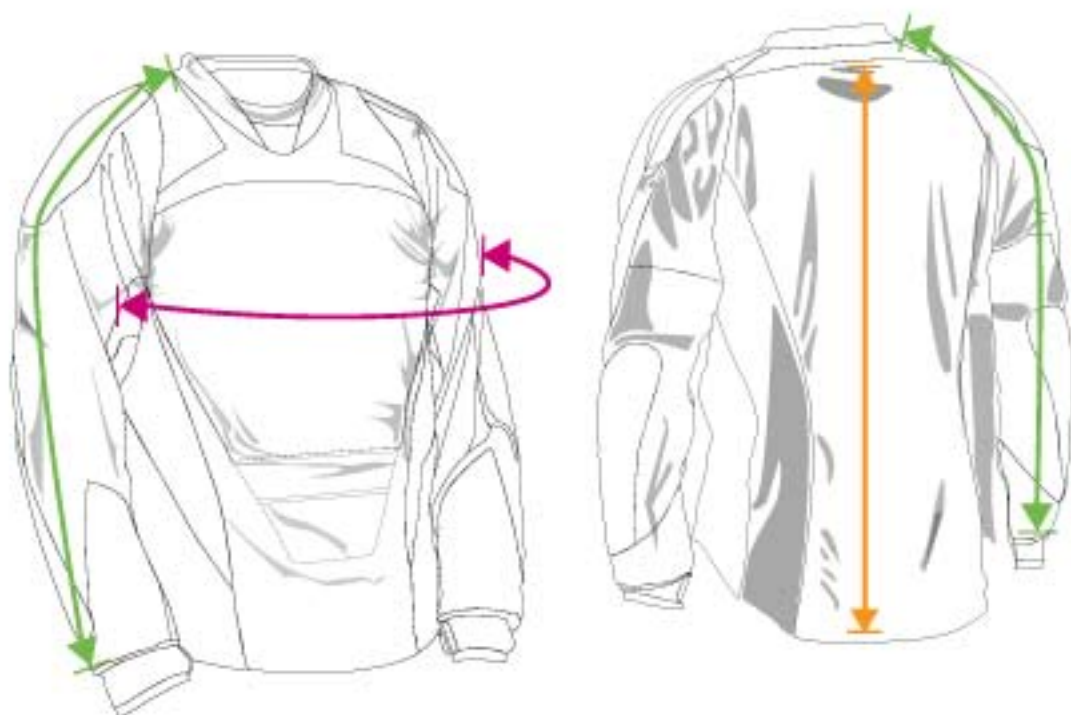

Chest Measurement

Measurement calculated around body, crossing over the fullest part of the chest.

Back Length

Calculated from the top of the jersey to the bottom.

Sleeve Length

Calculated from top of shoulder to the start of the cuff.

JERSEY

Size	Chest Measurement	Back Length	Sleeve Length
	<i>inches</i> <i>centimeters</i>	<i>inches</i> <i>centimeters</i>	<i>inches</i> <i>centimeters</i>
Youth Small	32 81	21 53	23 58
Youth Medium	33 84	22 56	24 61
Youth Large	34 86	23 58	25 64
Small	40 102	30 76	29 74
Medium	42 107	31 79	30 76
Large	45 114	32 81	31 79
XLarge	48 122	33 84	32 81
2XLarge	52 132	34 86	33 84
3XLarge	56 142	35 89	34 86